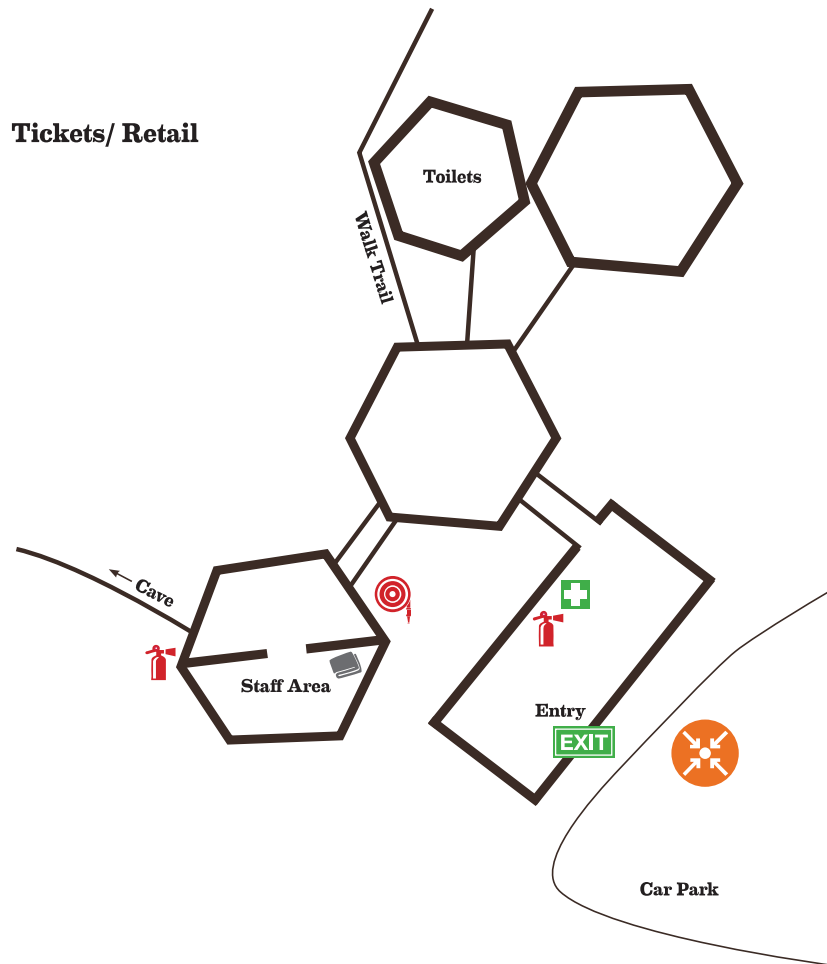

Mammoth Cave Precinct

EMERGENCY SITE MAP

Key

-  **Dry Powder Extinguisher**
-  **Fire Hose**
-  **Muster Point**
-  **Carbon Dioxide Extinguisher**
-  **Exit**
-  **First Aid**
-  **Fire Blanket**
-  **Exit Paths**
-  **Defibrillator**