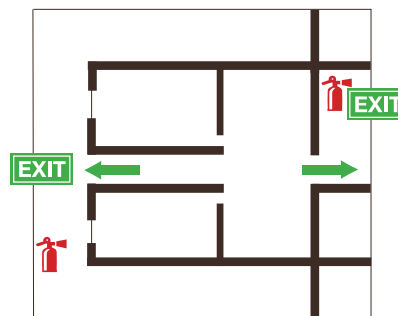

Cape Leeuwin Lighthouse

EMERGENCY SITE MAP

Grounds Overview

Ticket / Retail / Cafe

Carpark

Interpretive Centre

Key

-  **Dry Powder Extinguisher**
-  **Fire Hose**
-  **Muster Point**
-  **Carbon Dioxide Extinguisher**
-  **Exit**
-  **First Aid**
-  **Fire Blanket**
-  **Exit Paths**
-  **Defibrillator**