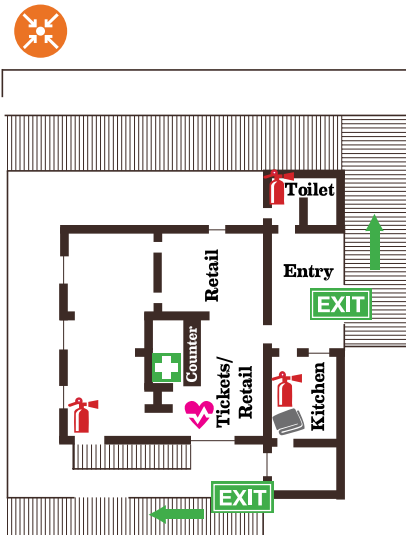

Cape Leeuwin Lighthouse

EMERGENCY SITE MAP

Grounds Overview

Ticket / Retail / Cafe

Carpark

Interpretive Centre

Key

-  **Dry Powder Extinguisher**
-  **Fire Hose**
-  **Muster Point**
-  **Carbon Dioxide Extinguisher**
-  **Exit**
-  **First Aid**
-  **Fire Blanket**
-  **Exit Paths**
-  **Defibrillator**