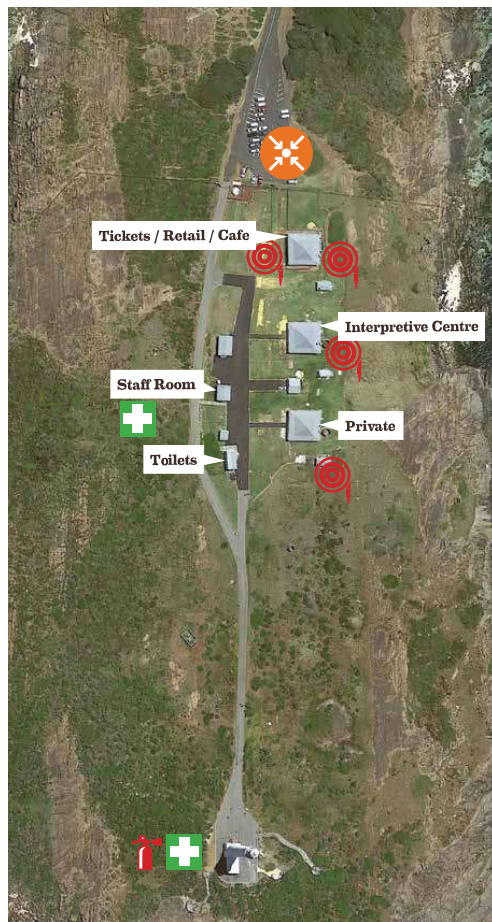

Cape Leeuwin Lighthouse

EMERGENCY SITE MAP

Grounds Overview

Ticket / Retail / Cafe

Carpark

Interpretive Centre

Key

-  **Dry Powder Extinguisher**
-  **Fire Hose**
-  **Muster Point**
-  **Carbon Dioxide Extinguisher**
-  **Exit**
-  **First Aid**
-  **Fire Blanket**
-  **Exit Paths**
-  **Defibrillator**